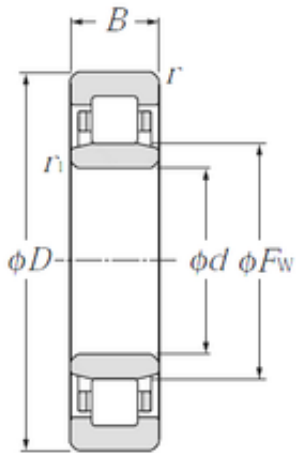

## Tolamentos do Brasil Ltda

150 mm x 225 mm x 35 mm CYSD NU1030  
cylindrical roller bearings

Bearing No. NU1030

Size	150x225x35 mm
Bore Diameter	150 mm
Outer Diameter	225 mm
Width	35 mm
d	150 mm
Fw	169,5 mm
D	225 mm
B	35 mm
C	35 mm
Weight	4,8 Kg
Basic dynamic load rating (C)	268 kN
Basic static load rating (C0)	188 kN
(Grease) Lubrication Speed	1900 r/min

NU1030 Bearing 2D drawings and 3D CAD models