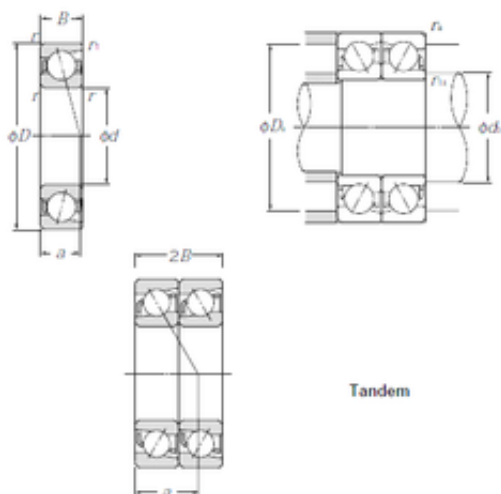

Tolamentos do Brasil Ltda

40 mm x 62 mm x 12 mm CYSD 7908DT
angular contact ball bearings

Bearing No. 7908DT

Size	40x62x12 mm
Bore Diameter	40 mm
Outer Diameter	62 mm
Width	12 mm
d	40 mm
D	62 mm
B	12 mm
C	12 mm
Angle (°)	25 °
r min.	0,6 mm
2B	24 mm
Weight	0,26 Kg
Basic dynamic load rating (C)	20,6 kN
Basic static load rating (C0)	20,4 kN
(Grease) Lubrication Speed	9000 r/min

7908DT Bearing 2D drawings and 3D CAD models