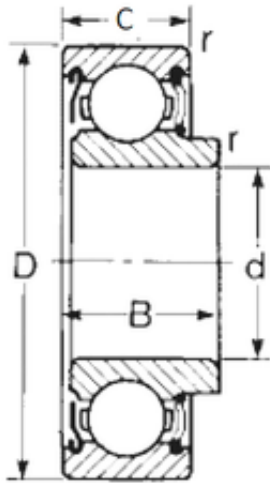

Tolamentos do Brasil Ltda

17 mm x 47 mm x 16 mm CYSD 87603 deep groove ball bearings

Bearing No. 87603

Size	17x47x16 mm
Bore Diameter	17 mm
Outer Diameter	47 mm
Width	16 mm
d	17 mm
D	47 mm
B	16 mm
C	14 mm
Weight	0,117 Kg
Basic dynamic load rating (C)	13,58 kN

87603 Bearing 2D drawings and 3D CAD models