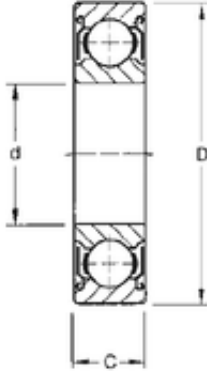

## Tolamentos do Brasil Ltda

110 mm x 170 mm x 28 mm CYSD 6022-ZZ  
deep groove ball bearings

Bearing No. 6022-ZZ

Size	110x170x28 mm
Bore Diameter	110 mm
Outer Diameter	170 mm
Width	28 mm
d	110 mm
D	170 mm
B	28 mm
C	28 mm
r min.	2 mm
Weight	1,94 Kg
Basic dynamic load rating (C)	85 kN
Basic static load rating (C0)	73 kN

6022-ZZ Bearing 2D drawings and 3D CAD models