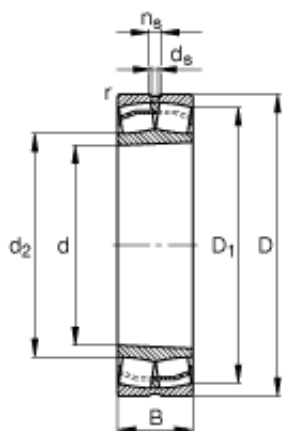

Tolamentos do Brasil Ltda

130 mm x 210 mm x 64 mm FAG 23126-E1-K-TVPB spherical roller bearings

Bearing No. 23126-E1-K-TVPB

23126-E1-K-TVPB Bearing 2D drawings and 3D CAD models

Size	130x210x64 mm
Bore Diameter	130 mm
Outer Diameter	210 mm
Width	64 mm
d	130 mm
D	210 mm
B	64 mm
D_1	187,3 mm
$D_{a \max}$	199 mm
d_2	146 mm
$d_{a \min}$	141 mm
d_s	4,8 mm
n_s	9,5 mm
$r_{a \max}$	2 mm
r_{\min}	2 mm
m	7,8 kg / Weight
C_r	680000 N / Dynamic load rating (radial)
e	0,28
Y_1	2,45
Y_2	3,64
C_{0r}	890000 N / Static load rating (radial)
Y_0	2,39