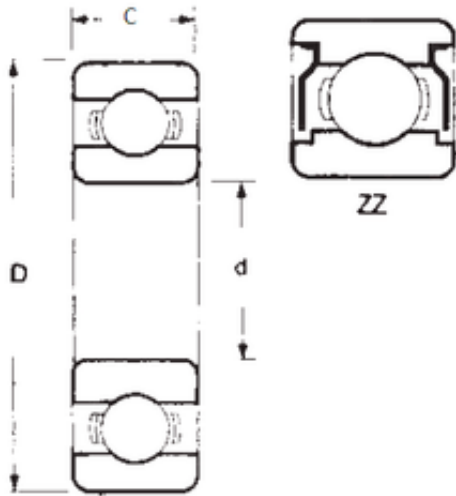

Tolamentos do Brasil Ltda

15 mm x 35 mm x 11 mm FBJ 6202ZZ
wqhmv.com

Bearing No. 6202ZZ

Size	15x35x11 mm
Bore Diameter	15 mm
Outer Diameter	35 mm
Width	11 mm
d	15 mm
D	35 mm
B	11 mm
C	11 mm
Weight	0,045 Kg
Basic dynamic load rating (C)	7,8 kN
Basic static load rating (C0)	3,75 kN

6202ZZ Bearing 2D drawings and 3D CAD models