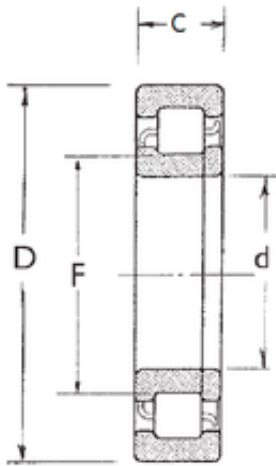

Tolamentos do Brasil Ltda

40 mm x 110 mm x 27 mm FBJ NUP408
wqhmv.com

Bearing No. NUP408

Size	40x110x27 mm
Bore Diameter	40 mm
Outer Diameter	110 mm
Width	27 mm
d	40 mm
F	58 mm
D	110 mm
B	27 mm
C	27 mm
Weight	1,28 Kg
Basic dynamic load rating (C)	95,5 kN
Basic static load rating (C0)	89 kN
(Grease) Lubrication Speed	6000 r/min

NUP408 Bearing 2D drawings and 3D CAD models