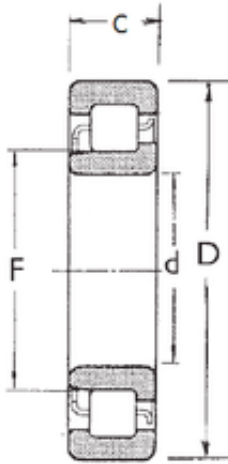

## Tolamentos do Brasil Ltda

30 mm x 62 mm x 20 mm FBJ NJ2206  
wqhmv.com

Bearing No. NJ2206

Size	30x62x20 mm
Bore Diameter	30 mm
Outer Diameter	62 mm
Width	20 mm
d	30 mm
F	38,5 mm
D	62 mm
B	20 mm
C	20 mm
Weight	0,266 Kg
Basic dynamic load rating (C)	33 kN
Basic static load rating (C0)	33 kN
(Grease) Lubrication Speed	10000 r/min

NJ2206 Bearing 2D drawings and 3D CAD models