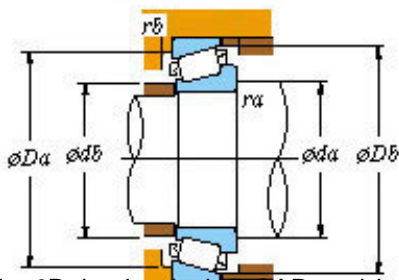

Tolamentos do Brasil Ltda

Koyo 3780/20 3780/3720 Taper Roller Bearings

Bearing No. 3780/20

■ Mounting dimensions

3780/20 Bearing 2D drawings and 3D CAD models

Bearing No.	3780/20
d	50.8
D	93.264
T	30.162
B	30.302
r(min)	3.6
r1(min)	3.2
Cr	129
C0r	137
Cu	20.9
Grease lub.	4200
Oil lub.	5500
C	23.812
a	22.2 mm
da	64.0
db	58.0
Da	82.0
Db	88.0
ra(max)	3.6
rb(max)	3.2
e	0.34
Y1	1.77
Y0	0.97
(Refer.) Mass(kg)	0.835