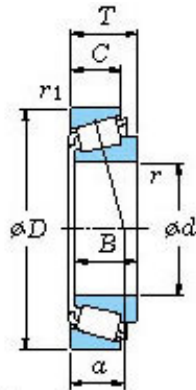

Tolamentos do Brasil Ltda

Koyo 3780/20 3780/3720 Taper Roller Bearings

Bearing No. 3780/20

■ Mounting dimensions

3780/20 Bearing 2D drawings and 3D CAD models

Bearing No.	3780/20
d	50.8
D	93.264
T	30.162
B	30.302
r(min)	3.6
r1(min)	3.2
Cr	129
C0r	137
Cu	20.9
Grease lub.	4200
Oil lub.	5500
C	23.812
a	22.2 mm
da	64.0
db	58.0
Da	82.0
Db	88.0
ra(max)	3.6
rb(max)	3.2
e	0.34
Y1	1.77
Y0	0.97
(Refer.) Mass(kg)	0.835