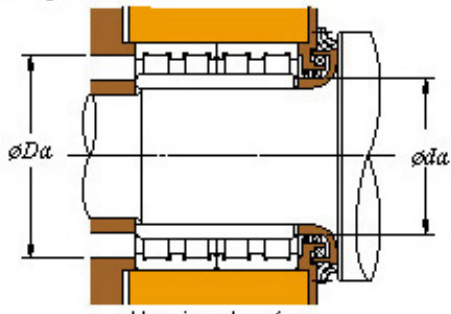

# Tolamentos do Brasil Ltda

■ Mounting dimensions

Housing chamfer  
Shaft chamfer

4CR460D Bearing 2D drawings and 3D CAD models

## 4CR460D KOYO Four-row cylindrical roller bearings

Bearing No. 4CR460D

Bearing No.	4CR460D
d	460
D	680
B	400
r(min)	4
Cr	8520
C0r	16600
Cu	1590
Fw	504
C	400
r1(min)	4
da(min)	478
Da(max)	662
Da(min)	624
ra(max)	3
rb(max)	3
(Refer.) Mass(kg)	510