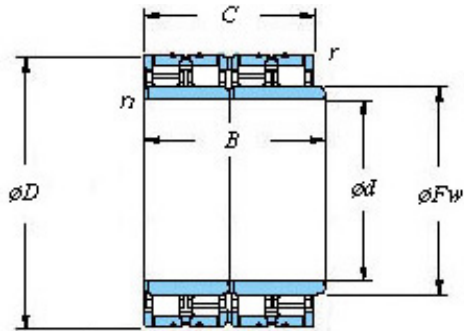

# Tolamentos do Brasil Ltda

■ Mounting dimensions

Housing chamfer  
Shaft chamfer

4CR460D Bearing 2D drawings and 3D CAD models

## 4CR460D KOYO Four-row cylindrical roller bearings

Bearing No. 4CR460D

Bearing No.	4CR460D
d	460
D	680
B	400
r(min)	4
Cr	8520
C0r	16600
Cu	1590
Fw	504
C	400
r1(min)	4
da(min)	478
Da(max)	662
Da(min)	624
ra(max)	3
rb(max)	3
(Refer.) Mass(kg)	510