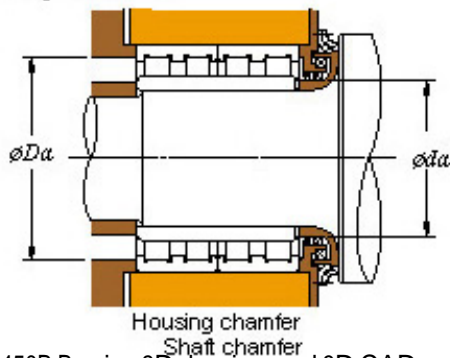

Tolamentos do Brasil Ltda

■ Mounting dimensions

96FC65450B Bearing 2D drawings and 3D CAD models

96FC65450B KOYO Four-row cylindrical roller bearings

Bearing No. 96FC65450B

Bearing No.	96FC65450B
d	480
D	650
B	450
r(min)	5
Cr	9110
C0r	22400
Cu	2040
Fw	525
C	450
r1(min)	5
da(min)	502
Da(max)	628
Da(min)	615
ra(max)	4
rb(max)	4
(Refer.) Mass(kg)	440