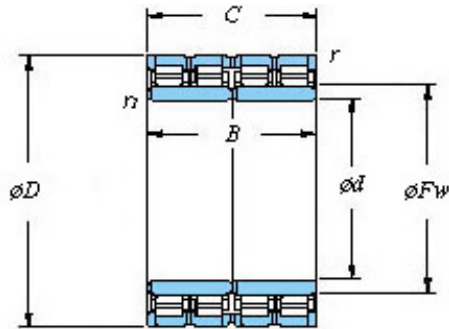

Tolamentos do Brasil Ltda

■ Mounting dimensions

96FC65450B Bearing 2D drawings and 3D CAD models

96FC65450B KOYO Four-row cylindrical roller bearings

Bearing No. 96FC65450B

Bearing No.	96FC65450B
d	480
D	650
B	450
r(min)	5
Cr	9110
C0r	22400
Cu	2040
Fw	525
C	450
r1(min)	5
da(min)	502
Da(max)	628
Da(min)	615
ra(max)	4
rb(max)	4
(Refer.) Mass(kg)	440