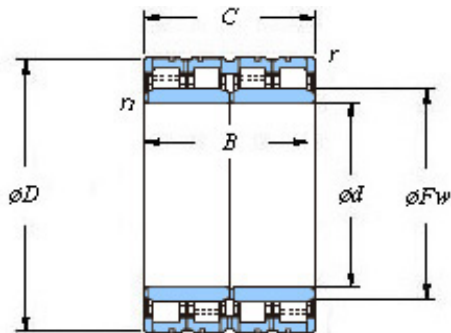

Tolamentos do Brasil Ltda

4CR480B KOYO Four-row cylindrical roller bearings

Bearing No. 4CR480B

■ Mounting dimensions

4CR480B Bearing 2D drawings and 3D CAD models

Bearing No.	4CR480B
d	480
D	680
B	500
r(min)	5
Cr	9260
C0r	22000
Cu	1990
Fw	534
C	500
r1(min)	5
da(min)	502
Da(max)	658
Da(min)	630
ra(max)	4
rb(max)	4
(Refer.) Mass(kg)	580