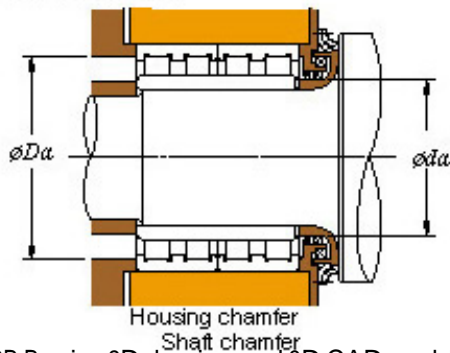

Tolamentos do Brasil Ltda

4CR480B KOYO Four-row cylindrical roller bearings

Bearing No. 4CR480B

■ Mounting dimensions

4CR480B Bearing 2D drawings and 3D CAD models

Bearing No.	4CR480B
d	480
D	680
B	500
r(min)	5
Cr	9260
C0r	22000
Cu	1990
Fw	534
C	500
r1(min)	5
da(min)	502
Da(max)	658
Da(min)	630
ra(max)	4
rb(max)	4
(Refer.) Mass(kg)	580