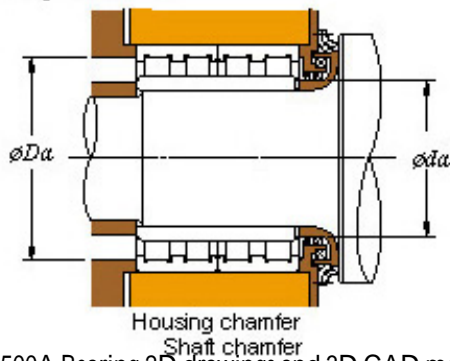

# Tolamentos do Brasil Ltda

■ Mounting dimensions

96FC68500A Bearing 2D drawings and 3D CAD models

## 96FC68500A KOYO Four-row cylindrical roller bearings

Bearing No. 96FC68500A

Bearing No.	96FC68500A
d	480
D	680
B	500
r(min)	5
Cr	10300
C0r	24300
Cu	2190
Fw	532
C	500
r1(min)	5
da(min)	502
Da(max)	658
Da(min)	632
ra(max)	4
rb(max)	4
(Refer.) Mass(kg)	595