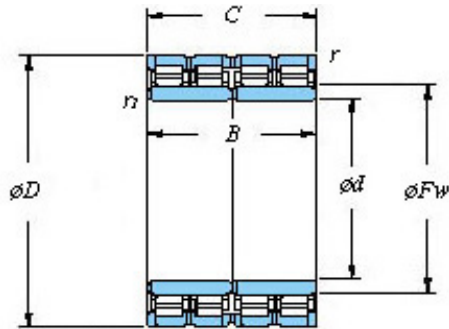

# Tolamentos do Brasil Ltda

■ Mounting dimensions

96FC68500A Bearing 2D drawings and 3D CAD models

## 96FC68500A KOYO Four-row cylindrical roller bearings

Bearing No. 96FC68500A

Bearing No.	96FC68500A
d	480
D	680
B	500
r(min)	5
Cr	10300
C0r	24300
Cu	2190
Fw	532
C	500
r1(min)	5
da(min)	502
Da(max)	658
Da(min)	632
ra(max)	4
rb(max)	4
(Refer.) Mass(kg)	595