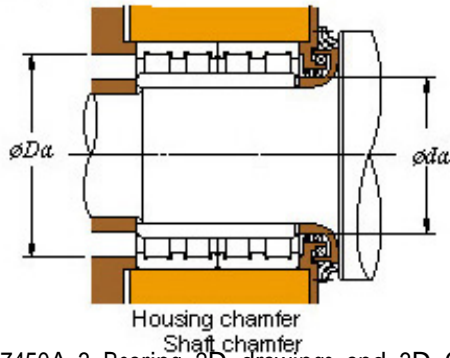

Tolamentos do Brasil Ltda

■ Mounting dimensions

Housing chamfer
Shaft chamfer

100FC67450A-3 Bearing 2D drawings and 3D CAD models

100FC67450A-3 KOYO Four-row cylindrical roller bearings

Bearing No. 100FC67450A-3

Bearing No.	100FC67450A-3
d	500
D	670
B	450
r(min)	5
Cr	9070
C0r	22500
Cu	2020
Fw	540
C	450
r1(min)	SP
da(min)	522
Da(max)	648
Da(min)	630
ra(max)	4
rb(max)	4
(Refer.)Mass(kg)	451