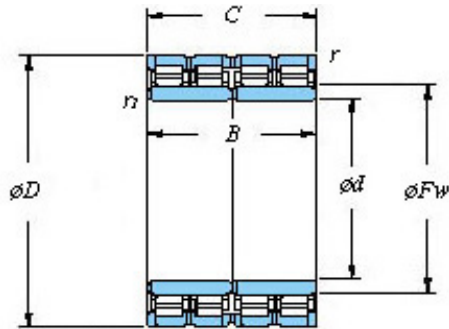

Tolamentos do Brasil Ltda

■ Mounting dimensions

Housing chamfer
Shaft chamfer

100FC67450A-3 Bearing 2D drawings and 3D CAD models

100FC67450A-3 KOYO Four-row cylindrical roller bearings

Bearing No. 100FC67450A-3

Bearing No.	100FC67450A-3
d	500
D	670
B	450
r(min)	5
Cr	9070
C0r	22500
Cu	2020
Fw	540
C	450
r1(min)	SP
da(min)	522
Da(max)	648
Da(min)	630
ra(max)	4
rb(max)	4
(Refer.)Mass(kg)	451