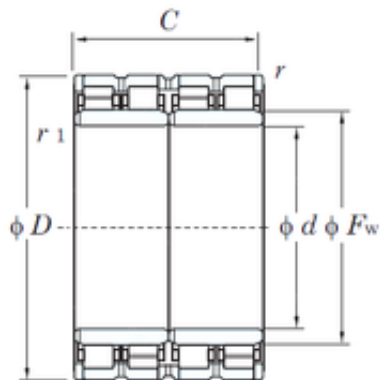

Tolamentos do Brasil Ltda

100FC68405 KOYO Four-row cylindrical roller bearings

Bearing No. 100FC68405

Size	500x680x420 mm
Bore Diameter	500 mm
Outer Diameter	680 mm
Width	420 mm
d	500 mm
Fw	550 mm
D	680 mm
B	420 mm
C	405 mm
r min.	5 mm
r1 min.	5 mm
Weight	442 Kg
Basic dynamic load rating (C)	6710 kN
Bearing No.	100FC68405
r(min)	5
Cr	7180
C0r	17600
Cu	1610
r1(min)	5
da(min)	522
Da(max)	658
Da(min)	634
ra(max)	4
rb(max)	4
(Refer.) Mass(kg)	442

100FC68405 Bearing 2D drawings and 3D CAD models

Tolamentos do Brasil Ltda