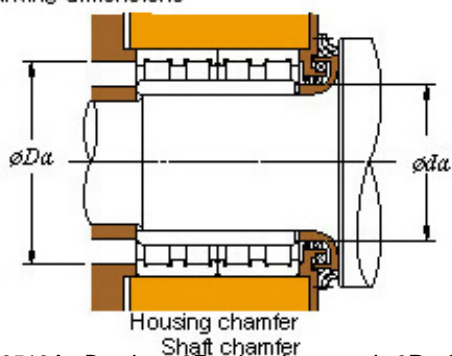

Tolamentos do Brasil Ltda

■ Mounting dimensions

100FC69510A Bearing 2D drawings and 3D CAD models

100FC69510A KOYO Four-row cylindrical roller bearings

Bearing No. 100FC69510A

Bearing No.	100FC69510A
d	500
D	690
B	510
r(min)	5
Cr	10000
C0r	24600
Cu	2200
Fw	550
C	510
r1(min)	5
da(min)	522
Da(max)	668
Da(min)	646
ra(max)	4
rb(max)	4
(Refer.)Mass(kg)	562