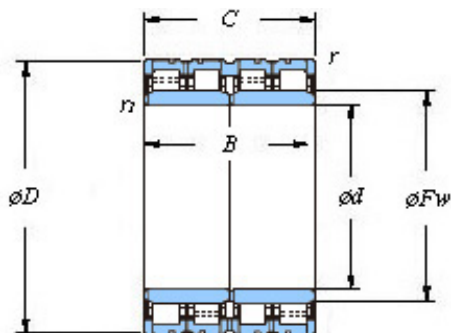

Tolamentos do Brasil Ltda

■ Mounting dimensions

100FC69510A Bearing 2D drawings and 3D CAD models

100FC69510A KOYO Four-row cylindrical roller bearings

Bearing No. 100FC69510A

Bearing No.	100FC69510A
d	500
D	690
B	510
r(min)	5
Cr	10000
C0r	24600
Cu	2200
Fw	550
C	510
r1(min)	5
da(min)	522
Da(max)	668
Da(min)	646
ra(max)	4
rb(max)	4
(Refer.)Mass(kg)	562