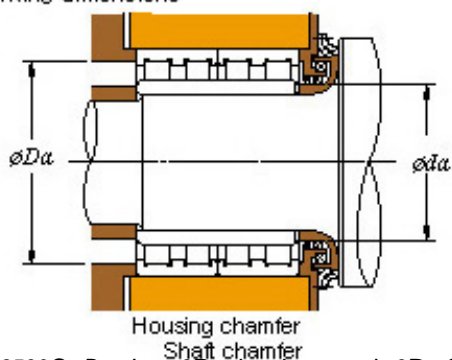

# Tolamentos do Brasil Ltda

■ Mounting dimensions

100FC72530C Bearing 2D drawings and 3D CAD models

## 100FC72530C KOYO Four-row cylindrical roller bearings

Bearing No. 100FC72530C

|                  |             |
|------------------|-------------|
| Bearing No.      | 100FC72530C |
| d                | 500         |
| D                | 720         |
| B                | 530         |
| r(min)           | 5           |
| Cr               | 11800       |
| C0r              | 28900       |
| Cu               | 2580        |
| Fw               | 568         |
| C                | 530         |
| r1(min)          | 4           |
| da(min)          | 518         |
| Da(max)          | 698         |
| Da(min)          | 672         |
| ra(max)          | 4           |
| rb(max)          | 3           |
| (Refer.)Mass(kg) | 742         |