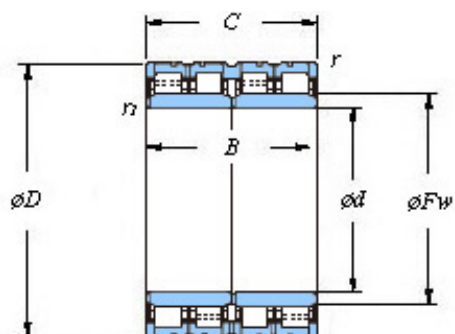

Tolamentos do Brasil Ltda

■ Mounting dimensions

100FC72530W Bearing 2D drawings and 3D CAD models

100FC72530W KOYO Four-row cylindrical roller bearings

Bearing No. 100FC72530W

Bearing No.	100FC72530W
d	500
D	720
B	530
r(min)	6
Cr	11600
C0r	26500
Cu	2370
Fw	560
C	530
r1(min)	6
da(min)	528
Da(max)	692
Da(min)	674
ra(max)	5
rb(max)	5
(Refer.) Mass(kg)	725