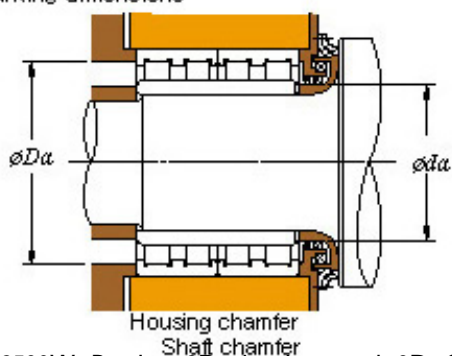

Tolamentos do Brasil Ltda

■ Mounting dimensions

100FC72530W Bearing 2D drawings and 3D CAD models

100FC72530W KOYO Four-row cylindrical roller bearings

Bearing No. 100FC72530W

Bearing No.	100FC72530W
d	500
D	720
B	530
r(min)	6
Cr	11600
C0r	26500
Cu	2370
Fw	560
C	530
r1(min)	6
da(min)	528
Da(max)	692
Da(min)	674
ra(max)	5
rb(max)	5
(Refer.) Mass(kg)	725