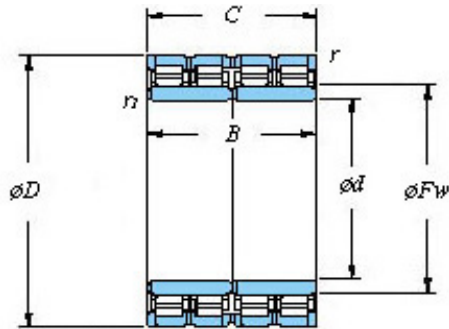

Tolamentos do Brasil Ltda

■ Mounting dimensions

104FC68450W Bearing 2D drawings and 3D CAD models

104FC68450W KOYO Four-row cylindrical roller bearings

Bearing No. 104FC68450W

| | |
|-------------------|-------------|
| Bearing No. | 104FC68450W |
| d | 520 |
| D | 680 |
| B | 450 |
| r(min) | 5 |
| Cr | 8370 |
| C0r | 22300 |
| Cu | 1980 |
| Fw | 562 |
| C | 450 |
| r1(min) | 5 |
| da(min) | 542 |
| Da(max) | 658 |
| Da(min) | 642 |
| ra(max) | 4 |
| rb(max) | 4 |
| (Refer.) Mass(kg) | 435 |