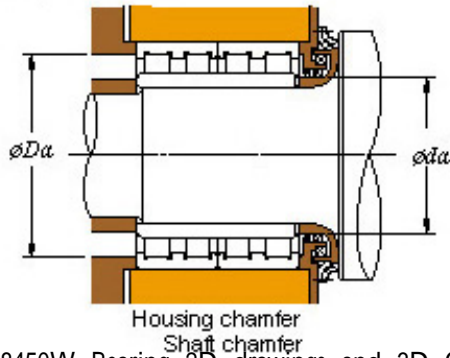

Tolamentos do Brasil Ltda

■ Mounting dimensions

104FC68450W Bearing 2D drawings and 3D CAD models

104FC68450W KOYO Four-row cylindrical roller bearings

Bearing No. 104FC68450W

| | |
|-------------------|-------------|
| Bearing No. | 104FC68450W |
| d | 520 |
| D | 680 |
| B | 450 |
| r(min) | 5 |
| Cr | 8370 |
| C0r | 22300 |
| Cu | 1980 |
| Fw | 562 |
| C | 450 |
| r1(min) | 5 |
| da(min) | 542 |
| Da(max) | 658 |
| Da(min) | 642 |
| ra(max) | 4 |
| rb(max) | 4 |
| (Refer.) Mass(kg) | 435 |