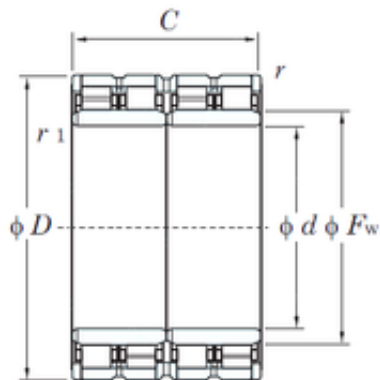

Tolamentos do Brasil Ltda

104FC74535 KOYO Four-row cylindrical roller bearings

Bearing No. 104FC74535

Size	520x735x535 mm
Bore Diameter	520 mm
Outer Diameter	735 mm
Width	535 mm
d	520 mm
Fw	574.5 mm
D	735 mm
B	535 mm
C	535 mm
r min.	5 mm
r1 min.	5 mm
Weight	738 Kg
Basic dynamic load rating (C)	10500 kN
Bearing No.	104FC74535
r(min)	5
Cr	11300
C0r	27200
Cu	2400
r1(min)	5
da(min)	542
Da(max)	713
Da(min)	680
ra(max)	4
rb(max)	4
(Refer.) Mass(kg)	738

104FC74535 Bearing 2D drawings and 3D CAD models

Tolamentos do Brasil Ltda