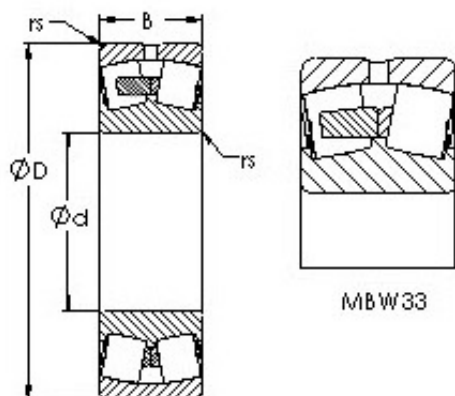

Tolamentos do Brasil Ltda

AST 22215MBW33 spherical roller bearings

Bearing No. 22215MBW33

Size	75x130x31 mm
Bore Diameter	75 mm
Outer Diameter	130 mm
Width	31 mm
Bearing Type	straight bore, lube groove and holes
Bore Dia (d)	75.0000
Outer Dia (D)	130.0000
Width (B)	31.0000
Radius (min) (rs)	1.500
Dynamic Load Rating (Cr)	175,000
Static Load Rating (Cor)	230,000
Max Speed (Grease) (X1000 RPM)	3
Max Speed (Oil) (X1000 RPM)	3
Weight (g)	1,770.00
Material	52100 Chrome steel, or equivalent

22215MBW33 Bearing 2D drawings and 3D CAD models