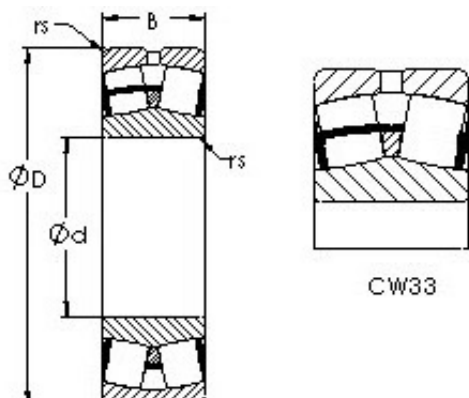

Tolamentos do Brasil Ltda

AST 22236CW33 spherical roller bearings

Bearing No. 22236CW33

Size	180x320x86 mm
Bore Diameter	180 mm
Outer Diameter	320 mm
Width	86 mm
Bearing Type	straight bore, lube groove and holes
Bore Dia (d)	180.0000
Outer Dia (D)	320.0000
Width (B)	86.0000
Radius (min) (rs)	4.000
Dynamic Load Rating (Cr)	1,210,000
Static Load Rating (Cor)	1,870,000
Max Speed (Grease) (X000 RPM)	1
Max Speed (Oil) (X1000 RPM)	2
Weight (g)	32,660.00
Material	52100 Chrome steel, or equivalent

22236CW33 Bearing 2D drawings and 3D CAD models