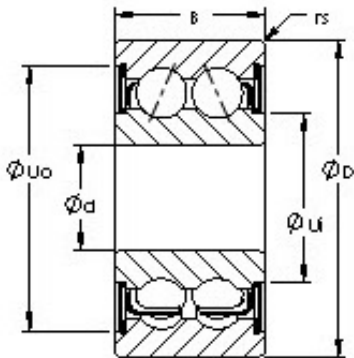

### AST 5315ZZ angular contact ball bearings

Bearing No. 5315ZZ

Size	75x160x68.263 mm
Bore Diameter	75 mm
Outer Diameter	160 mm
Width	68,263 mm
Bearing Type	shielded
Bore Dia (d)	75.0000
Outer Dia (D)	160.0000
Width (B)	68.2630
Radius (min) (rs)	2.100
Dynamic Load Rating (Cr)	168,000
Static Load Rating (Cor)	140,000
Max Speed (Grease) (X1000 RPM)	3
Max Speed (Oil) (X1000 RPM)	4
Max. Shaft Shoulder Dia. Inner (Ui)	87.0
Min. Housing Shoulder Dia., Outer (Uo)	148.000
Weight (g)	4,900.00
Precision	A1
Standard Clearance	C0
Material	52100 Chrome steel, or equivalent

5315ZZ Bearing 2D drawings and 3D CAD models